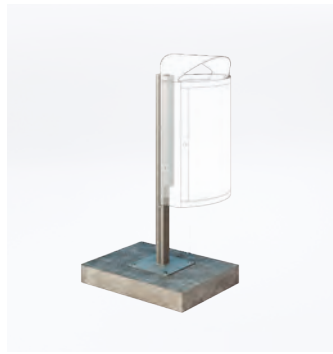

Strong wall-mounting-bracket for large single bins (e.g. METRO W1)

Post for foundation for CAPITAL & KENDO bins

Post for dowel-mounting for CAPITAL & KENDO-bins

Wall-mounting bracket for CAPITAL & KENDO-bins