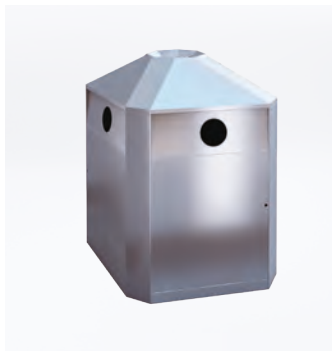

- AVAILABLE WITH 1-4 FRACTIONS AND VARIOUS OPENINGS
- AVAILABLE WITH INTEGRATED ASHTRAY
- AVAILABLE WITH OR WITHOUT INFORMATION PANEL

B2
50 / 50 Liter
1030 x 390 x 1050 mm

B4
50 / 50 / 50 / 50 Liter
1030 x 780 x 1050 mm

B1B3
80 or 30 / 30 / 30 Liter
680 x 600 x 1100 mm

BS2
50 / 50 Liter
1030 x 390 x 1050 mm

BS4
50 / 50 / 50 / 50 Liter
1030 x 780 x 1050 mm

BS1BS3
80 or 30 / 30 / 30 Liter
680 x 600 x 1070 mm

R2
50 / 50 Liter
1030 x 390 x 1050 mm

R4
50 / 50 / 50 / 50 Liter
1030 x 780 x 1050 mm

R1R3
80 or 30 / 30 / 30 Liter
680 x 600 x 1100 mm

RS2
50 / 50 Liter
1030 x 390 x 1050 mm

RS4
50 / 50 / 50 / 50 Liter
1030 x 780 x 1050 mm

RS1RS3
80 or 30 / 30 / 30 Liter
680 x 600 x 1100 mm