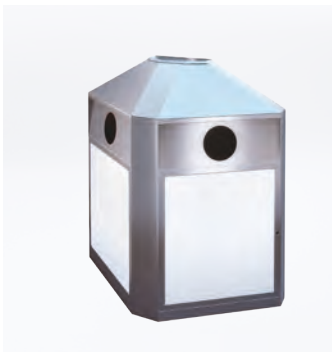

B1B3
80 or 30 / 30 / 30 Liter
680 x 600 x 1100 mm

BS2
50 / 50 Liter
1030 x 390 x 1050 mm

BS4
50 / 50 / 50 / 50 Liter
1030 x 780 x 1050 mm

BS1BS3
80 or 30 / 30 / 30 Liter
680 x 600 x 1070 mm

R2
50 / 50 Liter
1030 x 390 x 1050 mm

R4
50 / 50 / 50 / 50 Liter
1030 x 780 x 1050 mm

R1R3
80 or 30 / 30 / 30 Liter
680 x 600 x 1100 mm

RS2
50 / 50 Liter
1030 x 390 x 1050 mm

RS4
50 / 50 / 50 / 50 Liter
1030 x 780 x 1050 mm

RS1RS3
80 or 30 / 30 / 30 Liter
680 x 600 x 1100 mm

OFFICE

For all office types and surroundings

As diverse as your modern office landscape, our OFFICE collection offers waste bins which are primarily intended for offices and similar workplaces. Self-extinguishing wastebaskets to colored recycling bins - classics and completely new designs.