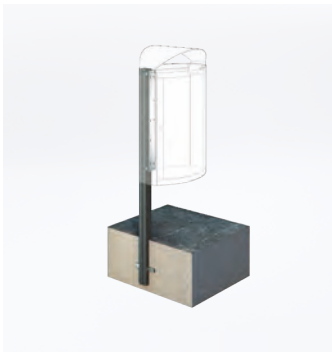

Strong wall-mounting-bracket for large single bins (e.g. METRO W1)

Post for foundation for CAPITAL & KENDO bins

Post for dowel-mounting for CAPITAL & KENDO-bins

Wall-mounting bracket for CAPITAL & KENDO-bins