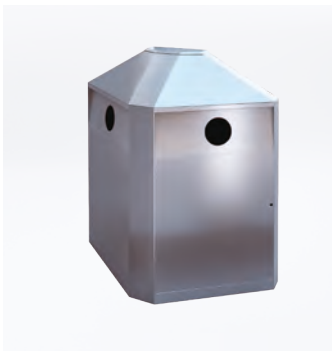

- AVAILABLE WITH 1-4 FRACTIONS AND VARIOUS OPENINGS
- AVAILABLE WITH INTEGRATED ASHTRAY
- AVAILABLE WITH OR WITHOUT INFORMATION PANEL

B2
50 / 50 Liter
1030 x 390 x 1050 mm

B4
50 / 50 / 50 / 50 Liter
1030 x 780 x 1050 mm

B1B3
80 or 30 / 30 / 30 Liter
680 x 600 x 1100 mm

BS2
50 / 50 Liter
1030 x 390 x 1050 mm

BS4
50 / 50 / 50 / 50 Liter
1030 x 780 x 1050 mm

BS1BS3
80 or 30 / 30 / 30 Liter
680 x 600 x 1070 mm

R2
50 / 50 Liter
1030 x 390 x 1050 mm

R4
50 / 50 / 50 / 50 Liter
1030 x 780 x 1050 mm

R1R3
80 or 30 / 30 / 30 Liter
680 x 600 x 1100 mm

RS2
50 / 50 Liter
1030 x 390 x 1050 mm

RS4
50 / 50 / 50 / 50 Liter
1030 x 780 x 1050 mm

RS1RS3
80 or 30 / 30 / 30 Liter
680 x 600 x 1100 mm

OFFICE

For all office types and surroundings

As diverse as your modern office landscape, our OFFICE collection offers waste bins which are primarily intended for offices and similar workplaces. Self-extinguishing wastebaskets to colored recycling bins - classics and completely new designs.