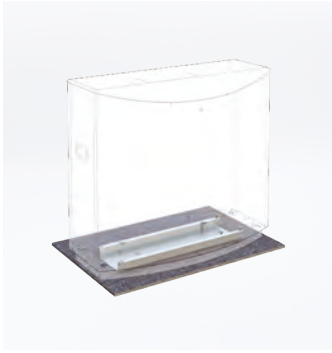

MOUNTING

Universal mounting profile for TEMPTATION recycling bins