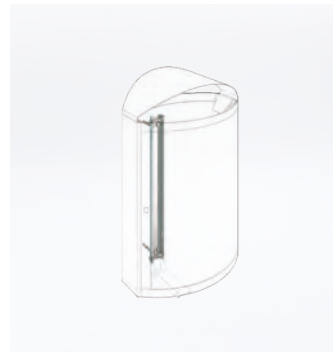

GARAGE „DUISBURG“
for 240 Liter Waste bins
820 x 850 x 1350 mm

MOUNTING

Universal mounting profile for TEMPTATION recycling bins

Floor mounting for TEMPTATION-recycling bins

Wall-mounting-bracket for single OFFICE-bins (e.g. TP-11)

Strong wall-mounting-bracket for large single bins (e.g. METRO W1)

Post for foundation for CAPITAL & KENDO bins

Post for dowel-mounting for CAPITAL & KENDO-bins

Wall-mounting bracket for CAPITAL & KENDO-bins