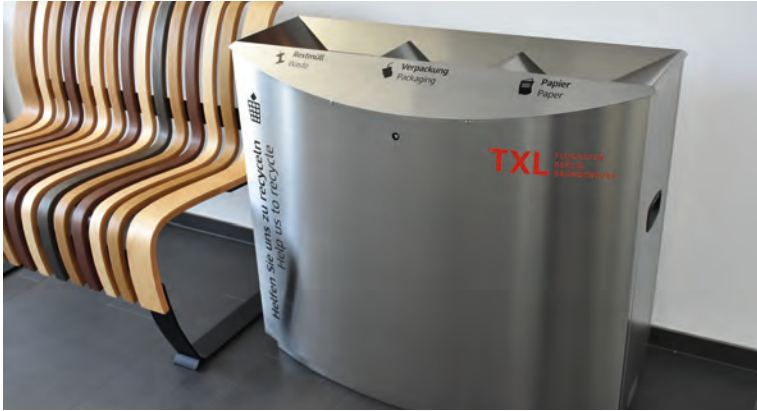

LETTERING

For the lettering on the container body, we have chosen the high-quality, solid-colored adhesive film 800 Premium Cast from Avery, which is also used in automotive lettering, for lettering on boats, yachts, caravans, for signposts, window graphics and retail lettering.

MATERIAL