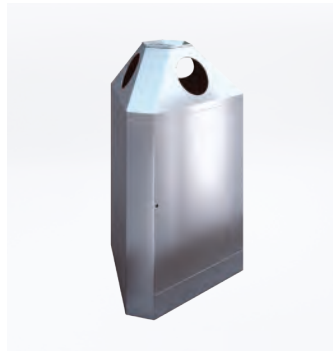

- AVAILABLE WITH 1-4 FRACTIONS AND VARIOUS OPENINGS
- AVAILABLE WITH INTEGRATED ASHTRAY
- AVAILABLE WITH OR WITHOUT INFORMATION PANEL

B2
50 / 50 Liter
1030 x 390 x 1050 mm

B4
50 / 50 / 50 / 50 Liter
1030 x 780 x 1050 mm

B1B3
80 or 30 / 30 / 30 Liter
680 x 600 x 1100 mm

BS2
50 / 50 Liter
1030 x 390 x 1050 mm

BS4
50 / 50 / 50 / 50 Liter
1030 x 780 x 1050 mm

BS1BS3
80 or 30 / 30 / 30 Liter
680 x 600 x 1070 mm

R2
50 / 50 Liter
1030 x 390 x 1050 mm