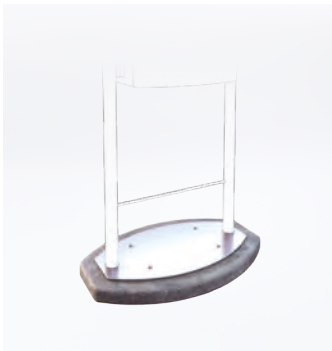

Concrete Base for Pedestal ASHTRAYS