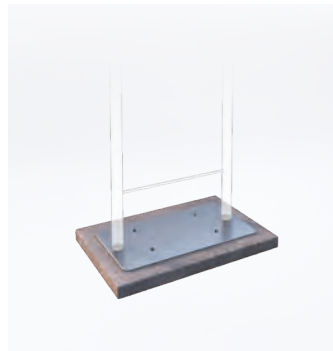

Concrete Base for Pedestal ASHTRAYS