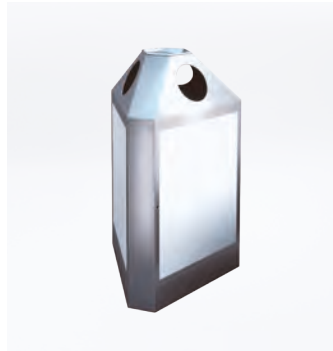

- AVAILABLE WITH 1-4 FRACTIONS AND VARIOUS OPENINGS
- AVAILABLE WITH INTEGRATED ASHTRAY
- AVAILABLE WITH OR WITHOUT INFORMATION PANEL

B2
50 / 50 Liter
1030 x 390 x 1050 mm

B4
50 / 50 / 50 / 50 Liter
1030 x 780 x 1050 mm

B1B3
80 or 30 / 30 / 30 Liter
680 x 600 x 1100 mm

BS2
50 / 50 Liter
1030 x 390 x 1050 mm

BS4
50 / 50 / 50 / 50 Liter
1030 x 780 x 1050 mm

BS1BS3
80 or 30 / 30 / 30 Liter
680 x 600 x 1070 mm

R2
50 / 50 Liter
1030 x 390 x 1050 mm