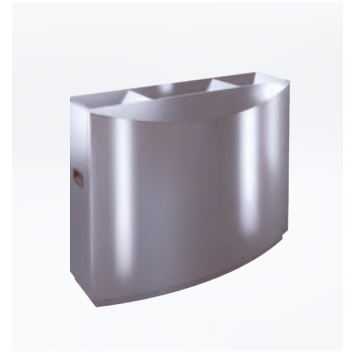

FF4D
50 / 60 / 60 / 55 Liter
1182 x 532 x 1077 mm

METRO-S1
60 Liter
375 x 450 x 1000 mm

METRO-W1
50 Liter
375 x 480 x 800 mm

WHEELS / ADJUSTABLE FEET

ASHTRAY
2,5 Liter

FFJ1
100 Liter
550 x 500 x 905 mm

FFJ2
100 / 100 Liter
970 x 490 x 900 mm

FFJ3
55 / 108 / 55 Liter
1182 x 532 x 897 mm

FFWJ2
100 / 100 Liter
979 x 486 x 900 mm

FFWJ3
55 / 108 / 55 Liter
1190 x 526 x 900 mm

FFJ2D
100 / 100 Liter
970 x 490 x 1080 mm

FFJ3D
55 / 108 / 55 Liter
1182 x 532 x 1077 mm

The standard size of the openings is 140 x 140 mm.
Other sizes as 250 x 140 mm & 320 x 140 mm are also available
and can be ordered in various combinations

TEMPTATION & SKYLINE

#FIRE-PROTECTION

The combination of unobstructed, funnel-shaped apertures with leakproof and sealed metal inner containers produces a self-extinguishing effect (patented and certified).