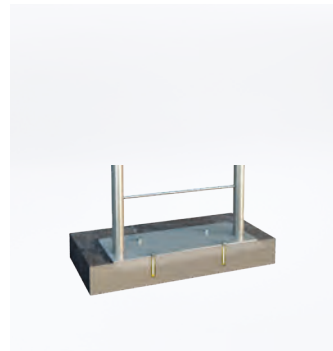

Floor mounting option for Pedestal ASHTRAYS