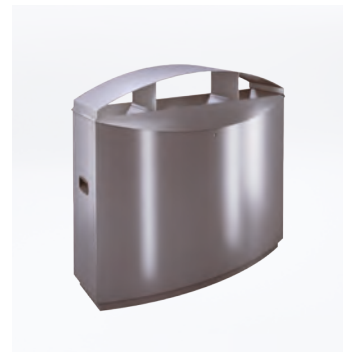

FFJ3
55 / 108 / 55 Liter
1182 x 532 x 897 mm

FFWJ2
100 / 100 Liter
979 x 486 x 900 mm

FFWJ3
55 / 108 / 55 Liter
1190 x 526 x 900 mm

FFJ2D
100 / 100 Liter
970 x 490 x 1080 mm

FFJ3D
55 / 108 / 55 Liter
1182 x 532 x 1077 mm

The standard size of the openings is 140 x 140 mm.
Other sizes as 250 x 140 mm & 320 x 140 mm are also available
and can be ordered in various combinations

TEMPTATION & SKYLINE

#FIRE-PROTECTION

The combination of unobstructed, funnel-shaped apertures with leakproof and sealed metal inner containers produces a self-extinguishing effect (patented and certified).